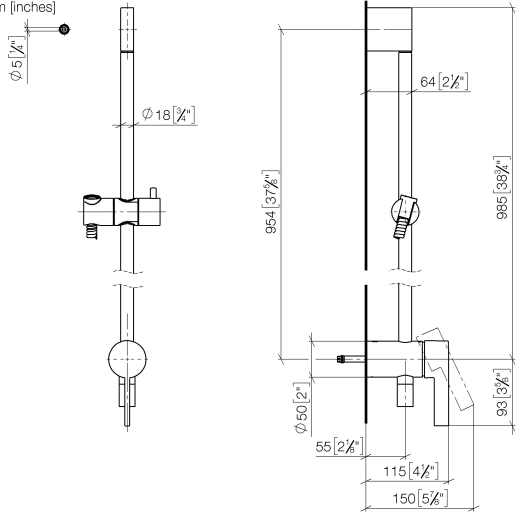

**Concealed single-lever mixer with integrated shower connection with shower set without hand shower - Chrome**

IMO

36 111 970

- metal shower hose 1750mm with integrated anti-twist protection
- slide bar
- Pipe diameter 18 mm

**Required miscellaneous**

	<b>Hand shower - Chrome</b>	28 016 979-00
--	-----------------------------	---------------

**Required miscellaneous**

	<b>Hand shower FlowReduce - Chrome</b>	28 018 979-00 0010
--	--	--------------------

Concealed single-lever mixer with integrated shower connection with shower set without hand shower - Chrome

IMO

36 111 970

mm [Inches]

Certificates

Belgaqua\_21-025- WRAS\_2011027. LGA\_29928.  
27\_1.

36 111 970

### Spare parts list

No.	Item Number	Name	Quantity used	Delivery time
1	05 17 20 726 02 90	fixing set	1	2
2	09 31 11 049 90	pin	2	2
3	04 31 11 113 00 90	pin	2	2
4	08 17 97 054-00	holder	1	10
5	90 28 22 782 00-00	pipe	1	10
6	28 322 970-00	Metal shower hose 1/2" x 3/8" x 1750 mm - Chrome	1	2
7	12 580 970-00	Slide unit - Chrome	1	10
8	90 19 97 002 00-00	connection	1	10
9	90 14 20 026 00 90	seal	1	2