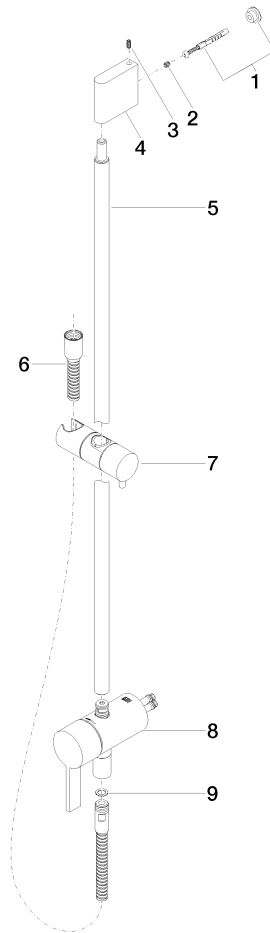

**Concealed single-lever mixer with integrated shower connection with shower set without hand shower - Chrome**

IMO

36 111 970

- metal shower hose 1750mm with integrated anti-twist protection
- slide bar
- Pipe diameter 18 mm

**Required miscellaneous**

	<b>Concealed wall mounting -</b> •max. recess depth 105 mm •min. recess depth 80 mm	35 050 970 90
--	---	---------------

**Required miscellaneous**

	<b>Hand shower FlowReduce - Chrome</b>	28 016 979-00 0010
--	--	--------------------

Concealed single-lever mixer with integrated shower connection with shower set without hand shower - Chrome

IMO

36 111 970

mm [Inches]

Certificates

Belgaqua\_21-025- WRAS\_2011027. LGA\_29928.  
27\_1.

36 111 970

### Spare parts list

No.	Item Number	Name	Quantity used	Delivery time
1	05 17 20 726 02 90	fixing set	1	2
2	09 31 11 049 90	pin	2	2
3	04 31 11 113 00 90	pin	2	2
4	08 17 97 054-00	holder	1	10
5	90 28 22 782 00-00	pipe	1	10
6	28 322 970-00	Metal shower hose 1/2" x 3/8" x 1750 mm - Chrome	1	2
7	12 580 970-00	Slide unit - Chrome	1	10
8	90 19 97 002 00-00	connection	1	10
9	90 14 20 026 00 90	seal	1	2